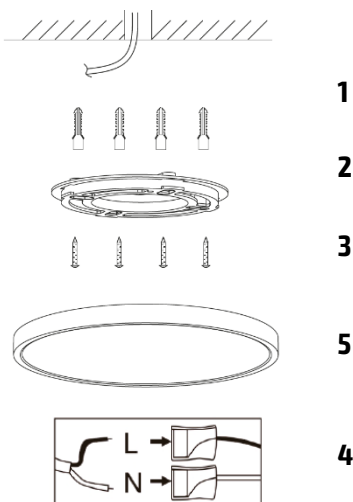

## TECHNICAL PARAMETERS

	<b>W08018</b>	<b>W08019</b>
<b>Voltage</b>	220-240V AC	220-240V AC
<b>Consumption</b>	36W for 4000K, 18W for 3000K and 6500K	36W for 4000K, 18W for 3000K and 6500K
<b>Luminous flux</b>	2700lm for 4000K, 1400lm for 3000K and 6500K	2700lm for 4000K, 1400lm for 3000K and 6500K
<b>Chromaticity</b>	3000K - 6500K	3000K - 6500K
<b>Coverage</b>	IP20	IP20
<b>LED lifetime</b>	20.000 hours	20.000 hours
<b>Dimensions</b>	300 x 30 mm	300 x 30 mm
<b>Operating temperature</b>	-20°C to 50°C	-20°C to 50°C
<b>Colour</b>	Black	White

## INSTALLATION

**Switch off the power supply before installation!**

1. Insert the dowels into the pre-drilled holes.
2. Remove the rear of the luminaire by turning it and thread the supply cable through the hole in the rear of the luminaire.
3. Drill the back of the luminaire.
4. Connect the supply cable to the terminal block and make sure that the connection is correct.
5. Rotate to attach the front of the luminaire to the rear.
6. Switch on the power supply.