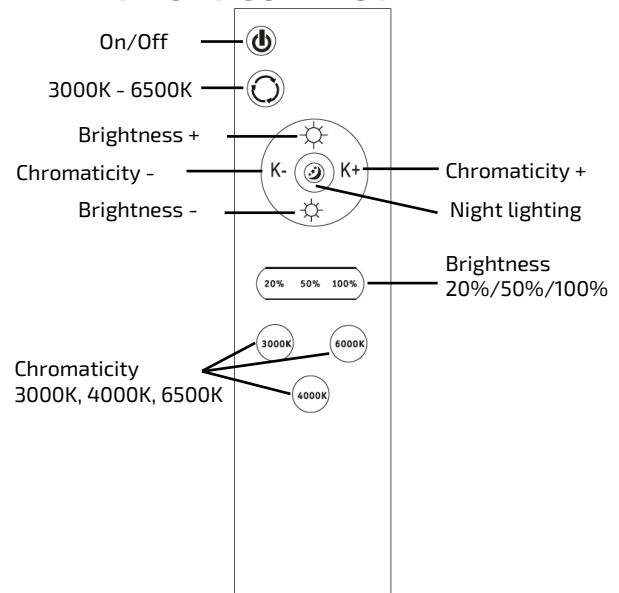

REMOTE CONTROL

The light source of this luminaire is non-replaceable, at the end of its service life the entire luminaire must be replaced and disposed of in a designated place. This product contains a light source that for design reasons cannot be removed for verification and therefore the entire product is considered a light source. The manufacturer is not liable for any damage caused by improper use.

The product has been issued with a CE declaration of conformity in accordance with the applicable regulations. On request from the manufacturer: info@solight.cz, or downloadable from www.solight.cz/en.